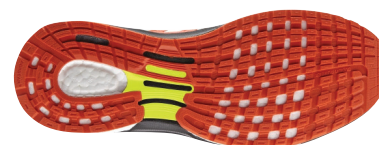

Size 6-12.5; 13.5; 14.5

**129,95 €**

core

AF4435  
deliv.06/15

B22918  
deliv.06/15

B22917  
deliv.06/15

B22914  
deliv.06/15

B22915  
deliv.06/15