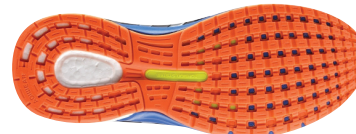

B22942
deliv.06/15