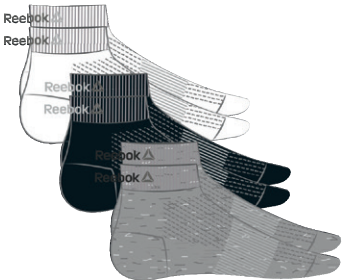

AJ6250
deliv.12/15