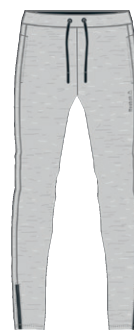

AK1512
deliv.12/15