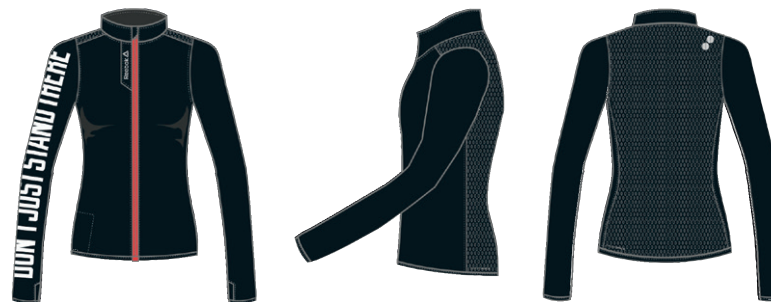

A02093
deliv.12/15

SPEEDWICK

Running Essentials Woven Jacket

A02093 BLACK

Size XS-XL 57,95 €

100% rec.Polyester, plain weave, 76g
Take it outside in this Woven Jacket.

- 100% recycled polyester woven fabric
- Back mesh for added breathability
- Contrast colored zipper
- UPF 50+ protection
- 360° reflectivity
- SpeedWick moisture-wicking technology to wick away sweat