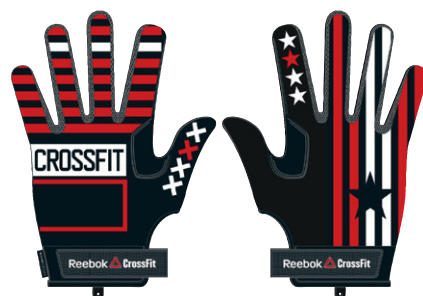

ACCESSORIES

CROSSFIT

CrossFit Gloves Mens Competition

AJ6620 BLACK
Size S-XL 54,95 €

Have confidence in your grip when it counts with these CrossFit Competition Gloves.

- Plain goat leather palm with perforations for maximum grip and breathability
- Mesh inserts between fingers for ventilation
- Extra leather reinforcement in key abrasion areas
- SpeedWick moisture management technology on top with Reebok CrossFit graphic

SPEEDWICK