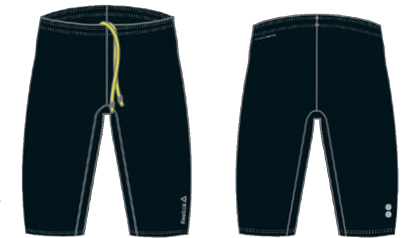

AJ0342
deliv.12/15

CC 2

Running Essentials 2-in-1 Short

AJ0336 BLACK
AJ0337 COLLEGIATE NAVY

Size S-2XL 39,95 €

3-2-1 Go! in this 2-in-1 Short.

- Lightweight woven outer short with 8-inch inseam and tight inner brief
- Mesh-lined gusset for added breathability
- UPF50+ protection
- SpeedWick moisture-wicking technology to wick away sweat

SPEEDWICK