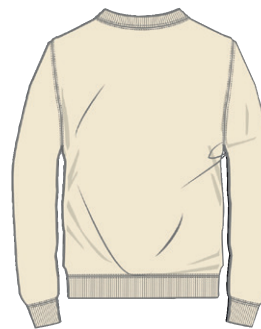

F ARCHIVE STRIPE FT CREW

AK0412 BLACK
AK0413 CREAM WHITE
Size XS-2XL 52,95 €

100% Cotton, french terry, 380g
From the archives, we are reimagining French terry crewneck with a slim fit and retro floral print for a look that's timeless.

- French terry material for soft, breathable wear
- Slim silhouette for a flattering, comfortable fit
- Crew neck silhouette for classic wear
- Floral print for a seasonal sensibility
- Reebok Classic branded panel for logo appeal

F ARCHIVE STRIPE TEE

AK0403 WHITE
AK0402 BLACK
Size XS-2XL 22,95 €

100% Cotton, single jersey, 240g
From the archives, we are reimagining the striped tee with a slim fit and updated print panel for a look that's timeless.

- Heavyweight single jersey for comfort and breathability
- Archive color blocking for a retro sensibility
- Slim silhouette for a flattering, comfortable fit
- Seasonal print panel and branded back neck tape for style appeal

F BASEBALL TEE

AK0545 WHITE/EXCELLENT RED-R
AK0544 WHITE/COLLEGIATE ROYAL
Size XS-2XL 29,95 €

100% Cotton, single jersey, 240g
Become this season's MVP with our classically styled baseball tee. A true homerun in heavyweight cotton.

- 100% cotton for lightweight, breathable wear
- Slim silhouette for a flattering, comfortable fit
- Shaped hem plus contrast raglan sleeves and ribbed neck for classic baseball styling
- Printed back graphic back
- Starcrest image at left chest for logo appeal