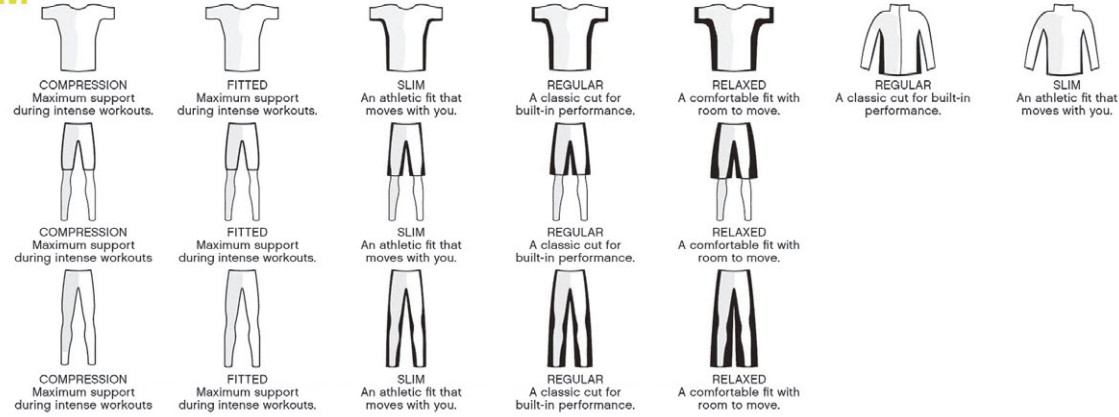

MEN'S FIT ICONS

M