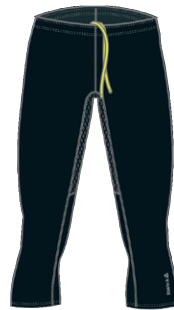

AJ0334
deliv.12/15

Running Essentials Short Tight

AJ0342 BLACK
Size S-2XL 32,95 €

A Short Tight that stays in place while you're on the move.

- Poly knit
- Mesh gusset for added breathability
- Pop color side seam detail
- Secure stash pocket at side seam
- 360° reflectivity
- Speedwick moisture-wicking technology to wick away sweat

SPEEDWICK