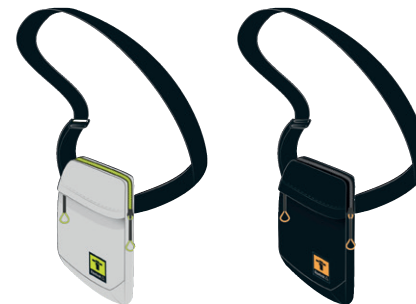

Motion Workout City Bag

AJ6072	STEEL-R
AJ6071	BLACK
Size N SZ; N SZ	14,95 €

AJ6072
deliv.12/15

AJ6071
deliv.12/15

100% Polyester, plain weave, 475g
27 x 21 x 26 cm
5 l
Because life never stops, this Motion Workout city bag takes you from work to workout in organized style.
▪ Shoulder strap for adjustable wear
▪ Padded inner tablet compartment for secure storage
▪ Front pocket with zipper for easy access to essentials
▪ Signature Motion Workout label for logo appeal