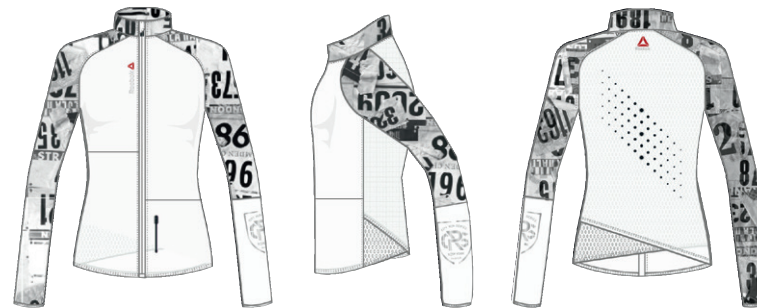

AN9968
deliv.01/16

SPEEDWICK

SLIM

One Series Running Woven Jacket

AN9968 WHITE
Size XS-XL 84,95 €
100% Polyester, ripstop, 39g
This woven ripstop jacket is the ultimate workout partner.

- Transparent and lightweight
- Paneled all-over statement graphic
- Mesh underlay and zoned laser perforation at back for breathability
- 360° reflectivity
- SpeedWick moisture-wicking technology to wick away sweat