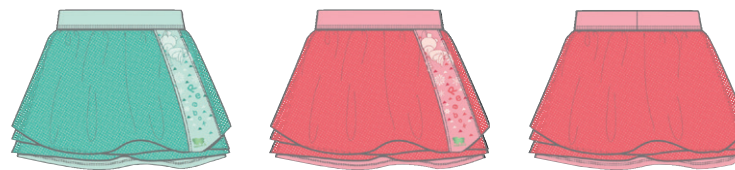

AK0572
deliv.01/16

AK0571
deliv.01/16

Disney Frozen Skirt

AK0572 AQUA FAZE S11-R ②

AK0571 VICTORY PINK S11-R ①

Size ① 3T; 5T; 4T; S; XS; 2XS ② 5T; 3T; XS; 2XS; 4T; S

Size 3T; 5T; 4T; S; XS; 2XS; 5T; 22,95 €

3T; XS; 2XS; 4T; S

100% Polyamide, mesh, 45g

Fit right in with Princess Anna and Queen Elsa in this 4-Layer Ballerina Skirt.

- Tulle skirt with patched printed single jersey layer with graphic print
- Pearlescent Reebok wording integrated in graphic
- Elasticated waistband
- high density Frozen logo application
- Slim fit