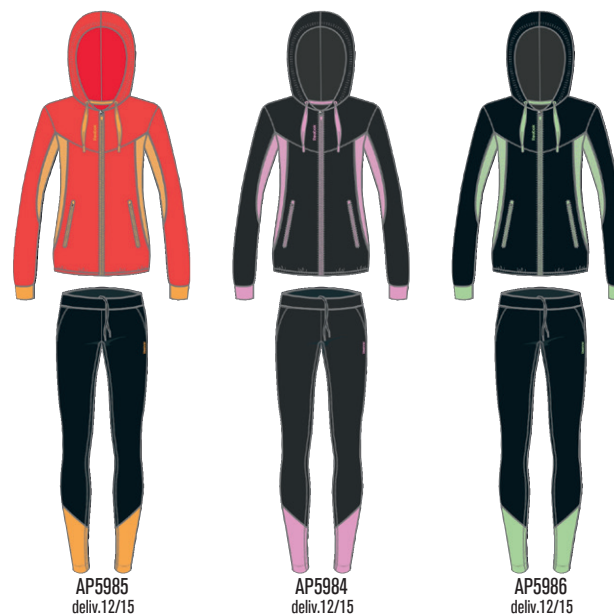

AJ2618
deliv.12/15

AJ2616
deliv.12/15

AJ2619
deliv.12/15

TS MESH

AP5985	LASER RED S16-R/ELECTRIC PEACH S16-R
AP5984	COAL S16-R/ICONO PINK S16-R
AP5986	BLACK/SEAFOAM GREEN S16-R

Size XS-XL 74,95 €

82% Polyester/18% Elasthane, single jersey, 200g,
100% Polyester, taffeta, 72g

This track suit with legging features mesh panels for added ventilation

- Jacket with elastic binding for snug fit
- Oversized hood for comfortable warmth
- Zip pockets for secure storage