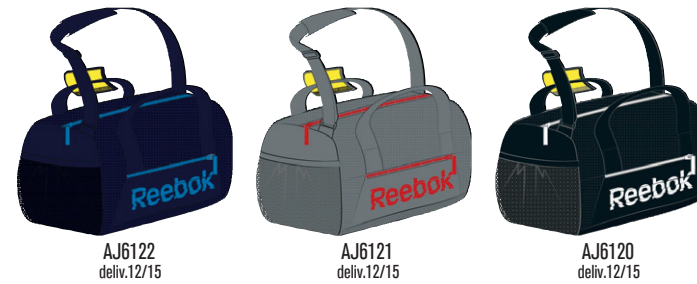

Sport Essentials medium grip

AJ6122	COLLEGIATE NAVY	
AJ6121	ALLOY S16-R	
AJ6120	BLACK	
Size N SZ; N SZ; N SZ		26,95 €
100% Polyester, plain weave, 278g		
26 x 52 x 28 cm		
38 l		

1. Carry all your sport essentials with you – wherever you go – with this sturdily constructed medium grip.
2. EVA Shoulder pad with adjustable shoulder strap plus padded handles for comfortable carrying
   - Inner sleeve pocket for organized storage
   - Side mesh pocket and front zipped pocket for easy access to essentials
   - Studded bottom and fully lined inner polyurethane

Sport Essentials medium grip

AJ6127	CELESTIAL ORCHID S16-R	
AJ6124	COLLEGIATE NAVY	
AJ6124	BLACK	
Size N SZ; N SZ; N SZ		25,95 €
100% Polyester, plain weave, 278g		
25 x 40 x 26 cm		
25 l