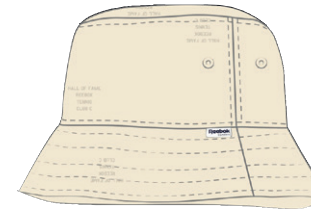

A00460
deliv.12/15

SPEEDWICK

AP0840
deliv.05/16

Classics Collaboration Beams Bag

AP0840 COLLEGIATE NAVY
Size N SZ 59,95 €

Small Polly Twill Messenger; Inside Reebok/Beams Printing; Comfortable PP Webbing; Snap Fastener with Reebok engraving