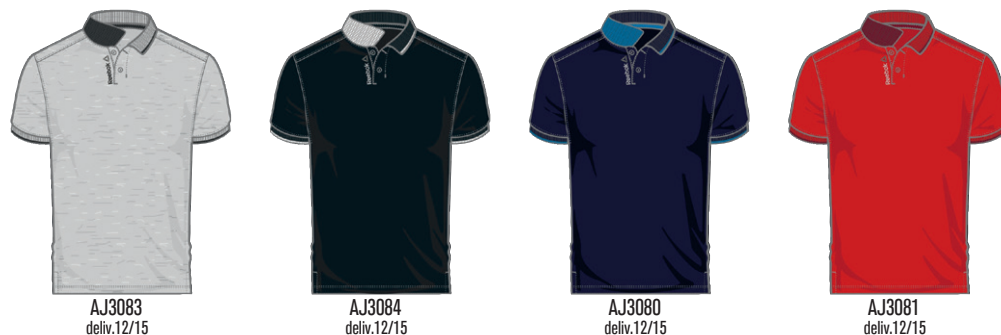

AJ3179
deliv.12/15

AJ3178
deliv.12/15

AJ3177
deliv.12/15

ELEMENTS TIPPED PIQUE POLO

AJ3083	MEDIUM GREY HEATHER
AJ3084	BLACK
AJ3080	COLLEGIATE NAVY
AJ3081	MOTOR RED S12-R

Size S-2XL **32,95 €**

- 62% Cotton/38% Polyester, pique, 180g
 A tipped collar adds edgy style to this SpeedWick Polo.
- Cotton polyester pique farication
 - Ribbed tipped collar and cuffs
 - Two-button placket and side seam vents
 - Vertical Reebok Delta heat transfer logo at right chest along buttons
 - SpeedWick moisture management technology
 - Slim fit