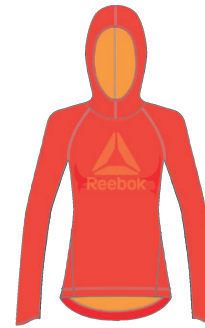

S95457
deliv.03/16

**Workout Ready Stacked Logo
Medium Support Bra**

- AP4272 LASER RED S16-R
- AP4271 ELECTRIC PEACH S16-R
- AP4267 SEAFOAM GREEN S16-R
- AP4269 BLACK
- AP4270 ICONO PINK S16-R

Size XS-XL **23,95 €**
88% Polyester/12% Elasthane, single jersey, 230g
Medium support polyester elastane bra with open back ventilation. Reebok Stacked Logo. SpeedWick. Fitted.

Workout Ready Stacked Logo Short Bra

- AP4274 BLACK/ALLOY S16-R/COAL S16-R
- AP4275 ELECTRIC PEACH S16-R/LASER RED S16-R/SUNWASH S16-R
- AP4273 SEAFOAM GREEN S16-R/BLUE SPORT S13-R/LUMINOUS LIME S16-R

Size XS-XL **19,95 €**
Poly elastane strappy short bra with all over camo print. Embossed Reebok elastic. Forward side seams. Popped binding. Stacked Reebok Logo. Fitted.