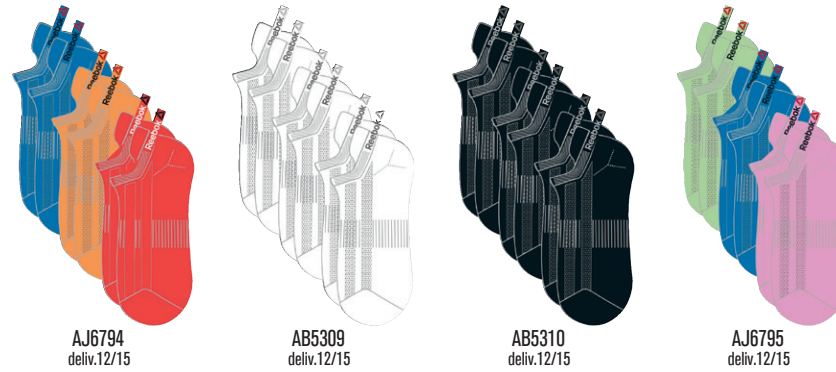

This Meryl® sock with lightweight mesh inserts will keep your feet comfortable during any activity.

- Meryl fabric provides superior comfort

AB5320
deliv.12/15

AB5318
deliv.12/15

AB5319
deliv.12/15

AJ6782
deliv.12/15