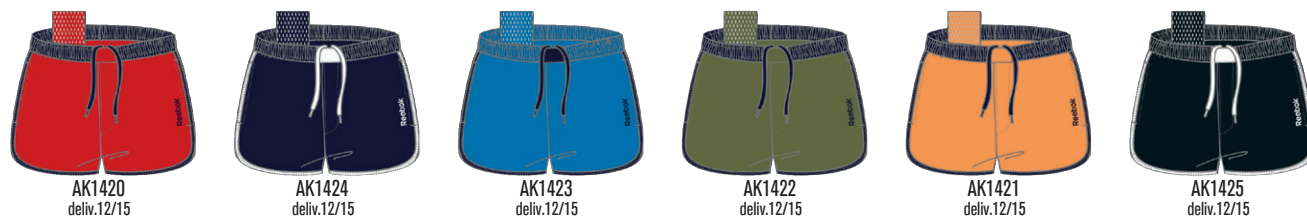

BW RETRO SHORT SHORT

- AK1420 MOTOR RED S12-R
- AK1424 COLLEGIATE NAVY
- AK1423 BLUE SPORT S13-R
- AK1422 CANOPY GREEN S16-R
- AK1421 TANGERINE TWIST S16-R
- AK1425 BLACK

Size S-2XL 27,95 €
100% Polyamide, twill, 90g
20 x 80 x 28 cm
Retro short with shorter silhouette. 22.5 cm long, finished with contrasting binding. . Waistband with drawcord. Inner mesh pocket. Regular fit.