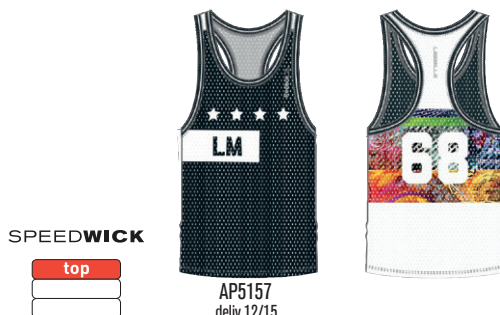

LES MILLS - GRIT

LES MILLS W BBallTank

AP5157 BLACK
Size XS-XL **39,95 €**
100% Polyester, mesh, 160g
On or off the courts, Les Mills' basketball tank makes a classic sporty statement in advanced SpeedWick fabrication.
• SpeedWick polyester mesh wicks sweat and heat to help keep skin dry and comfortable with a cotton-like feel
• All-over print at back for a lifestyle effect
• Dropped tail hem for extra coverage
• Forward side seams for a finished look
• Rib trim for classic basketball styling
• Les Mills graphic at front for logo appeal