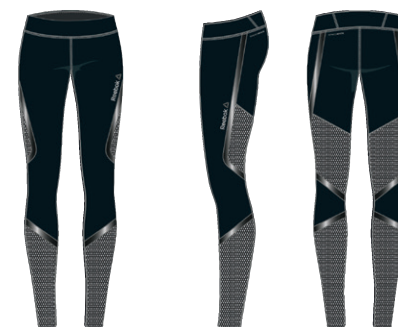

AJ9669
deliv.12/15

SPEEDWICK

CARDIO Pinnacle Tight

AJ9669 BLACK

Size XS-XL **99,95 €**

You deserve the best so we've taken this Cardio tight to the next level to bring you the perfect mix of function and edge.

- Supportive, durable nylon spandex fabric with great recovery
- Shaped waistband
- Strong powermesh to sculpt your body while providing ventilation
- Reflective tape
- Bonded seams
- Antimicrobial gusset helps prevent odors
- SpeedWick moisture management technology