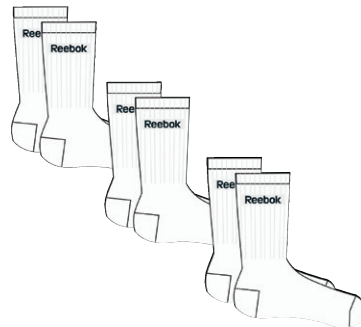

- Large ribbed cuff
- Jacquard Reebok logo

AC0653
deliv.12/15

AC0654
deliv.12/15

AJ6495
deliv.12/15

AC0652
deliv.12/15

AC0651
deliv.12/15

AJ6494
deliv.12/15

Kids boys inside socks 3 for 2