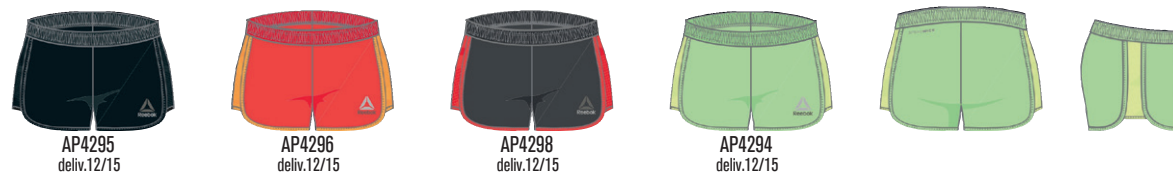

Workout Ready Stacked Logo Woven Short

- **AP4295** BLACK/BLACK
- **AP4296** LASER RED S16-R/ELECTRIC PEACH S16-R
- **AP4298** ASH GREY S16-R/LASER RED S16-R
- **AP4294** SEAFOAM GREEN S16-R/LUMINOUS LIME S16-R

Size XS-XL **18,95 €**
55% rec. Polyester/45% Polyester, plain weave, 75g,
100% Polyester, crepe, 95g
100% poly woven short with tonal elastic insert. Contrast binding. 7.5 cm inseam. Reebok Stacked Logo. Regular Fit