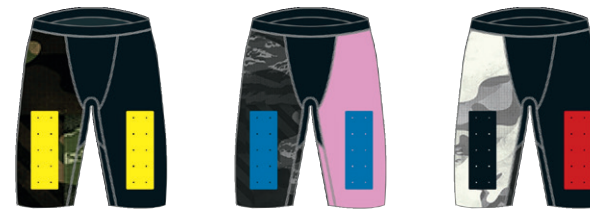

AI1372
deliv.12/15

AI1373
deliv.12/15

AI1371
deliv.12/15

RCF PWR6 Compression Short

AI1372	CANOPY GREEN S16-R
AI1373	COAL S16-R
AI1371	CHALK S14-R
Size S-2XL	57,95 €

70% Polyester/30% Elasthane, tricot, 174g
Give your muscles the support they need to perform with these compression shorts.

- Polyester Lycra warpknit construction
- Bonded thigh protection
- Antimicrobial treatment helps prevent odors

RCF Community French Terry Pant

AI1516	MEDIUM GREY HEATHER
Size S-2XL	99,95 €

66% Polyester/28% Viscose/6% Elasthane, french terry, 320g

Warmth will never be an issue in this Performance French Terry Pant.

- SpeedWick fabrication helps wick moisture away
- Flatlock stitching to prevent chaffing
- Bold screenprint graphic