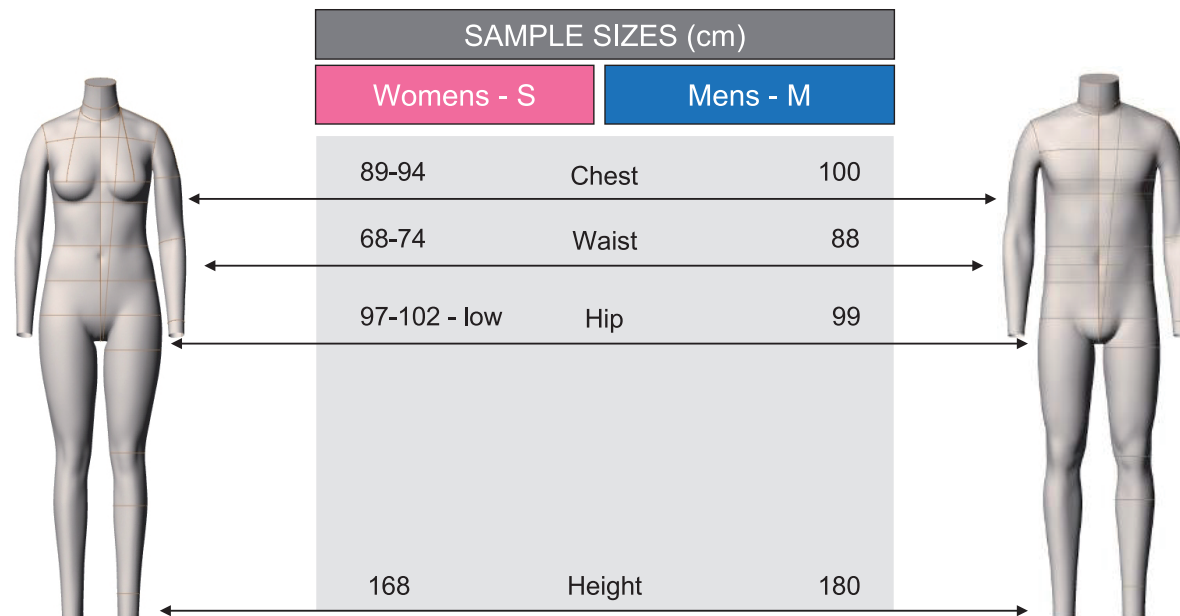

GLOBAL BODY MEASUREMENTS FOR MEN (cm)					
alpha sizing	S	M	L	XL	2XL
chest	92	100	108	118	130
waist	80	88	96	106	119
hip	91	99	107	116	125
GLOBAL BODY MEASUREMENTS FOR WOMEN (cm)					
alpha sizing	XS	S	M	L	XL
numeric sizing	32	36	40	44	48
chest	82	88	94	101	109
waist	66	72	78	85	94
hip	91	97	103	110	117