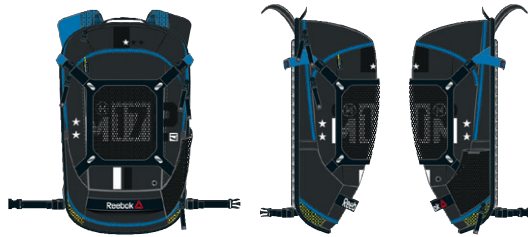

BC 1

AJ6666
deliv.12/15

enhanced

One Series Elite Medium 28L Backpack

AJ6666 COAL S16-R

Size N SZ 84,95 €

100% Polyester, plain weave, 475g
17 x 29 x 47 cm
20.7 l

Organize all your essentials in this Medium One Series Elite Backpack.

- Perforated EVA foam on back panel and straps for total comfort and breathability
- Elastic chest and waist adjuster
- Separate wet compartment with mesh inserts for ventilation
- Main compartment with padded laptop sleeve