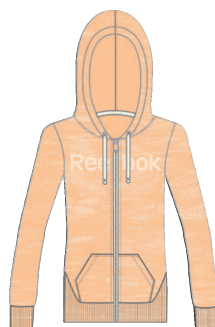

SLIM

core

AJ2805
deliv.12/15

AJ2804
deliv.12/15

AJ2806
deliv.12/15

AJ2807
deliv.12/15

ELEMENTS FRENCH TERRY FULL ZIP HOODIE

AJ3772 EXOTIC TEAL S16-R