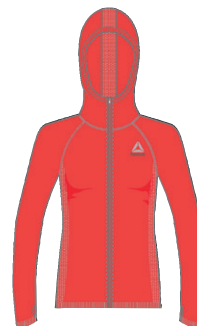

- SpeedWick technology brushed BioKnit fabrication wicks sweat and heat to help keep skin dry and comfortable with a cotton-like feel.
- Contrast binding for a finished look.
- Side zip pockets for safe keeping.
- Shaped hem for a flattering fit.