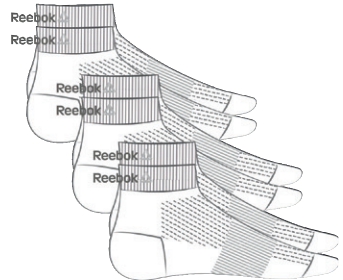

AJ6248
deliv.12/15