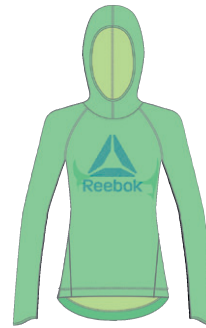

S95454
deliv.03/16