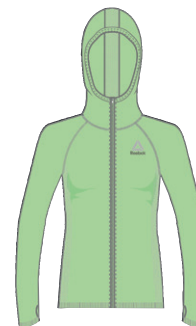

AP4283
deliv.12/15