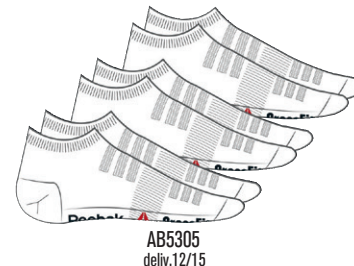

CrossFit Mens No Show Sock 3pack

AB5304 BLACK/BLACK/BLACK ②
AB5305 WHITE/WHITE/WHITE ①
Size ① 1113; 7812; 9101 ② 9101; 1113; 7812
Size 1113; 7812; 9101; 9101; **18,95 €**
1113; 7812

1. 68% Polyester/30% Polyamide/2% Elasthane, plain knit
   From heel to toe, Coolmax® moisture wicking technology will keep your feet dry and cool during the toughest of workouts
2. Coolmax® technology fabric wicks moisture to keep you dry and cool
   - Technical fabric with a cotton feel
   - Lightweight mesh insert
   - Arch support for a better fit