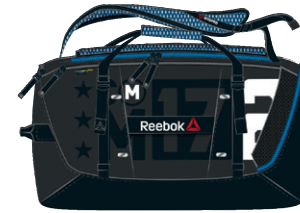

AJ6669
deliv.12/15

enhanced

One Series Elite Medium 52L Grip

AJ6669 COAL S16-R

Size N SZ 79,95 €

100% Polyester, dobby
27 x 52 x 30 cm
52.3 l

This 2-in-1 Backpack and Grip Duffel Bag is perfect for taking your gear on the go.

- Resistant Cordura fabrication
- Separate shoe and wet compartment with mesh inserts for ventilation
- Perforated EVA comfort pads on back panel and straps for total comfort and breathability
- Easy access top pocket with water-resistant zipper