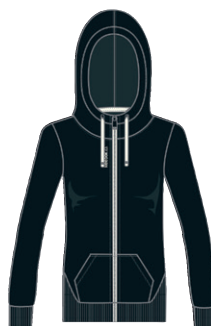

AJ3773
deliv.12/15