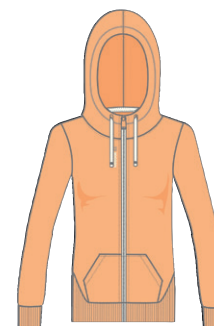

AJ3774
deliv.12/15