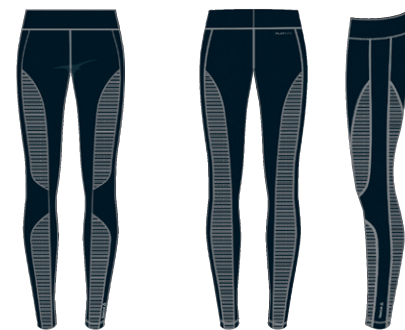

B84050
deliv.12/15

MESH MOVES LEGGING

B84050 BLACK

Size XS-XL **49,95 €**

76% Polyester/24% Elasthane, interlock, 215g
Bring a fierce look to your workout in these sexy, fitted jacquard leggings.

- Soft polyester infused with PlayDry Technology for comfort and moisture management.
- Comfortable, stay-in-place wide elastic waistband.
- Jacquard mesh stripe panels, patched

BC 3