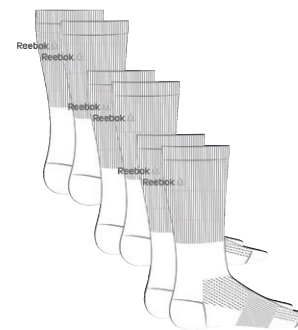

AJ6242
deliv.12/15