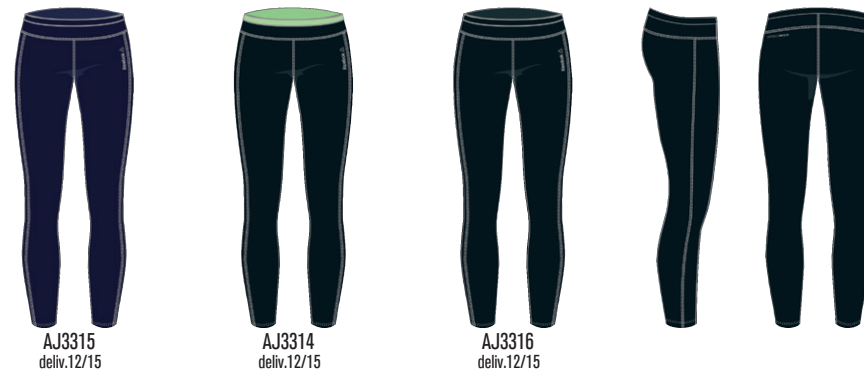

WORK OUT READY PNT PROGR 3/4 CAPRI LR

- **AJ3315** COLLEGIATE NAVY
- **AJ3314** BLACK/SEAFOAM GREEN S16-R
- **AJ3316** BLACK

Size XS-XL 29,95 €
90% Polyester/10% Elastane, single jersey, 290g
Soft hand polyester elastane 3/4 capri. Lower rise for great fit. Contrast colored facing at waistband and wider contrast waistband insert on some colorways. Inner key pocket. Fit printed on inner waistband. Fitted from the hip through the leg. Heat tran