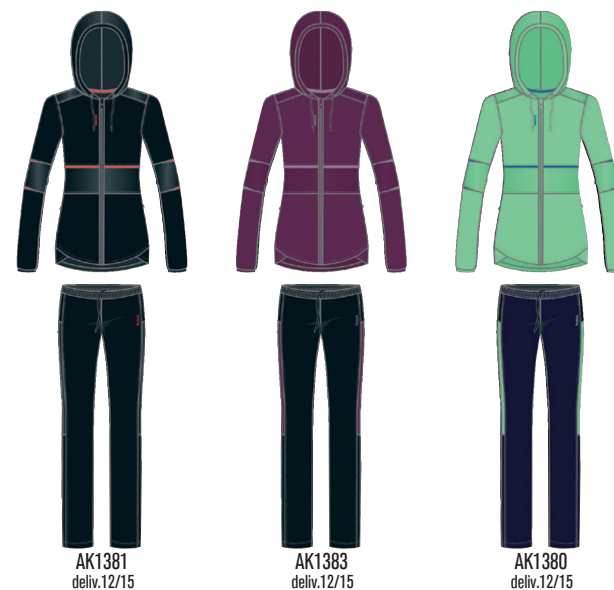

SLIM

STRAIGHT

TS STRECH POLY

AK1381	BLACK/LASER RED S16-R
AK1383	CELESTIAL ORCHID S16-R
AK1380	EXOTIC TEAL S16-R

Size XS-XL 69,95 €

100% Polyester, tricot, 130g
25 x 80 x 28 cm

This stretch tracksuit will give you freedom to move.

- Shaped back hem for fit
- Shaped back yoke for freedom of movement
- Open pockets for storage
- Slim fit