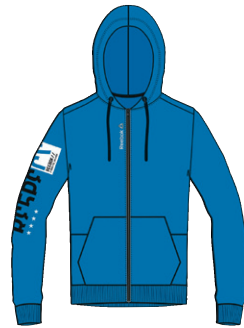

WORKOUT READY - COTTON

WOR C FZ HOODIE

AK1510 BLUE SPORT S13-R
AK1508 BLACK
Size S-2XL **54,95 €**
70% Cotton/25% Polyester/5% Elasthane, french terry, 265g
Cotton FZ hoodie w. clean finished kangaroo pocket, back contrast panel, rib cuffs and hem, semi rubber & waterbase graphic print on left sleeve. Print logo on right side of zip. Slim fit.

AK1510
deliv.12/15