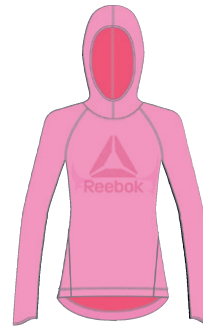

S95458
deliv.03/16