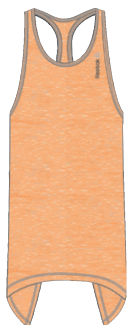

AK1065
deliv.12/15

ELEMENTS BURNOUT TANK

- AJ2731 SUNWASH S16-R
- AJ2730 ZEE BLUE S16-R

Size XS-XL **20,95 €**
60% Cotton/40% Polyester, single jersey, 135g
A subtle Reebok Burnout pattern makes this Elements Tanktop a perfect lifestyle staple.
▪ Jersey tank with subtle Reebok read burnout pattern and contrasting center back center stitch
▪ Reebok Delta heat transfer logo at left shoulder strap
▪ Regular fit