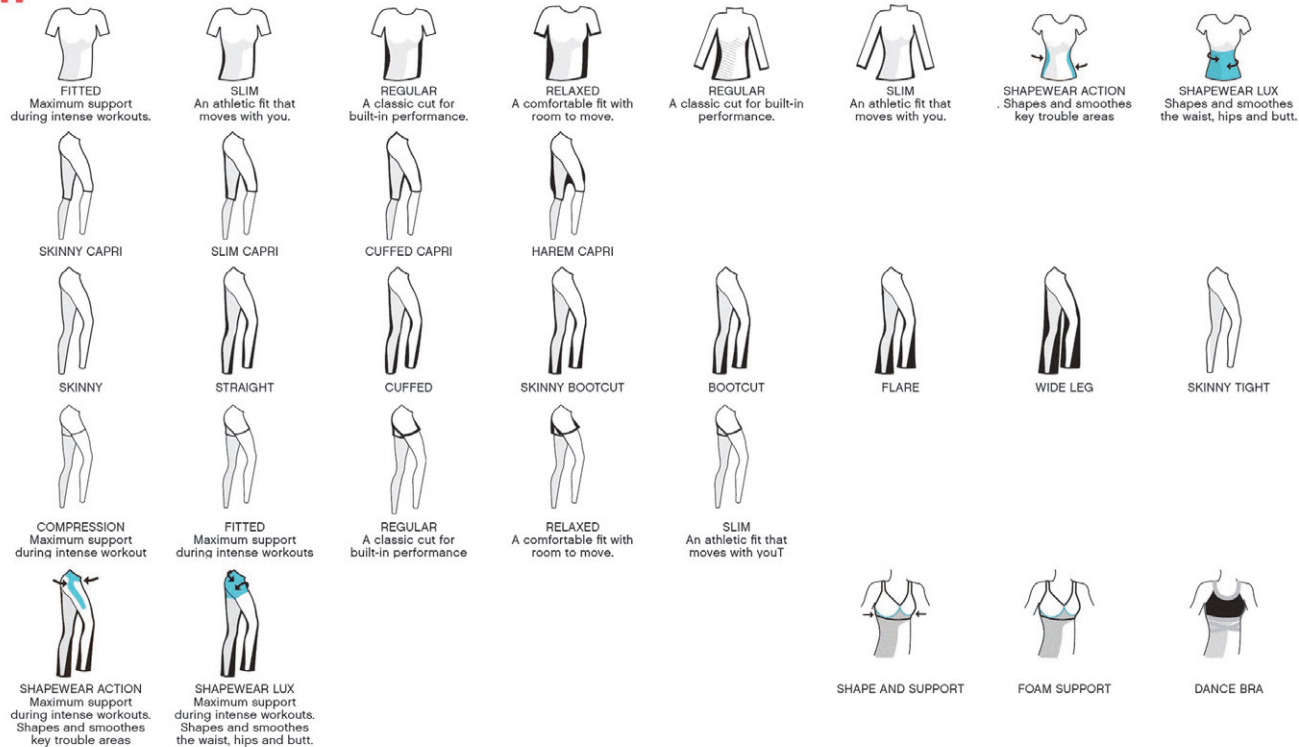

WOMEN'S FIT ICONS

W