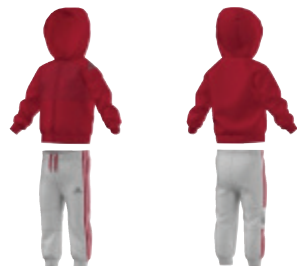

enhanced

Mini Me Manchester United Jogger

size62-104 **44,95 €**

AY6019 scarlet/power red

70% Cotton/30% Polyester, fleece, 240g, 70% Cotton/30% Polyester, fleece, 240g

- Applied 3 stripes at bottom
- Metallic heat transfer logo
- Big raised Manchester crest print on bottom
- Manchester United all over print on top
- Name label inside
- Pockets on top
- Fully elasticated waistband with adjustable drawcords for easy on and off
- Hood lining
- Mini me design linking to youth