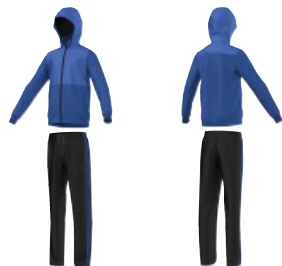

enhanced

AX6344 deliv.06/16

Tracksuit Knitted Training Open Hem

size 92-176 **54,95 €**

AX6344 blue

100% Polyester, tricot, 220g

- 3 stripes tape
- Printed logo on top and bottom
- Woven overlayer
- Elastic waistband
- Fit: Slim leg
- Hood lining

core