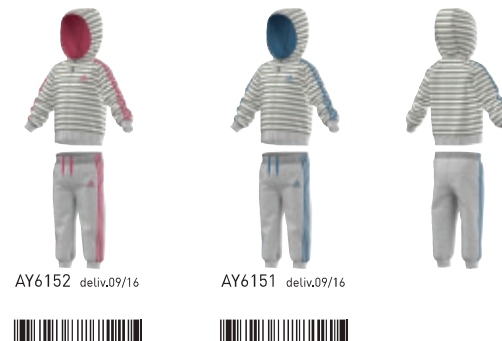

enhanced

enhanced

Winter Velour Jogger
size62-104 **49,95 €**

AY6156 bahia pink s14/vapour grey met.f16
100% Polyester, velour, 220g

- Shiny 3 stripes tape
- Embroidered logo
- Name label inside
- Pockets
- Fully elasticated waistband with adjustable drawcords for easy on and off
- Fashionable silhouette