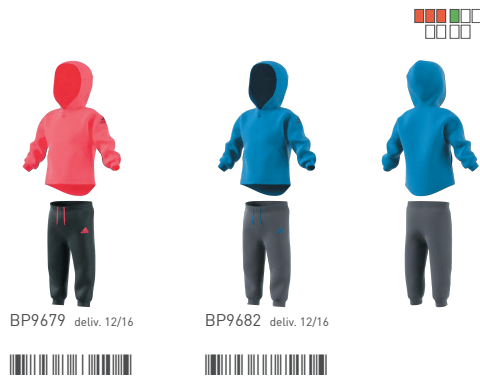

Favourite Z.N.E. Full Zip Jogger
size 62-104 **69,95 €**
BP9679 core pink s17/black
BP9682 core blue s17/utility black f16
62% Cotton/32% Polyester/6% Elasthane, doubleknit, 430g

- Take down of youth and adults style
- Name label inside
- Rib cuffs
- Fully elasticated waistband with adjustable drawcords for easy on and off
- Back neck tape
- Hood lining