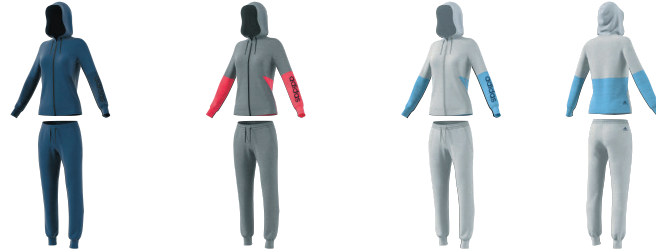

Marker Hoody Tracksuit

size 2XS-2XL; 2XS/S-2XL/S;
2XS/L-2XL/L

79,95 €

BK4683 collegiate navy/black

BK4684 dark grey heather/core pink s17

BP9139 medium grey heather/easy blue s17

72% Cotton/28% Polyester, french terry, 180g

• Top: Slim Fit, Set In Sleeve Top: Slim Fit, Set In Sleeve

• Bottom: Slim Fit, Slim Leg, Cuffed Hem Bottom: Slim Fit, Slim Leg, Cuffed Hem

BK4683 deliv. 12/16

BK4684 deliv. 12/16

BP9139 deliv. 12/16