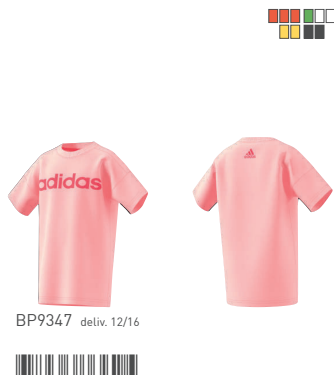

Logo T-Shirt
size 92-140 **14,95 €**
BP9347 haze coral s17
100% Cotton, single jersey, 160g

- Printed performance logo
- Big linear print
- Rib collar
- Back neck tape
- Fit: Regular Fit