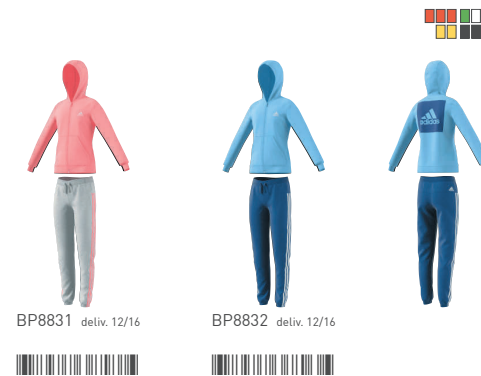

Tracksuit Hooded Cotton

size 116; 128; 140; 152; **69,95 €**

164-170

BP8831 still breeze f12

BP8832 easy blue s17

70% Cotton/30% Polyester, french terry, 240g

- Applied 3 stripes at bottom
- Printed performance logo
- Logo print on the back
- Kangaroo pocket
- Pockets on pant
- Fully elasticated waistband with adjustable drawcords for easy on and off
- Back neck tape
- Fit Top: slim
- Fit: Tapered leg