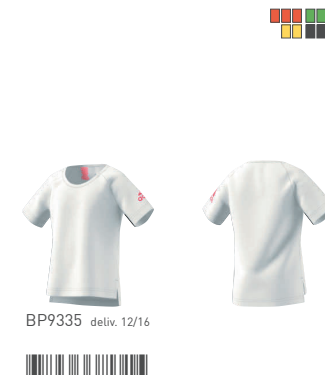

Girls Cotton T-Shirt
size 92-140 **17,95 €**
BP9335 white
100% Cotton, single jersey, 160g

- Printed performance logo
- Rib collar
- Back neck tape
- Fit: Regular Fit