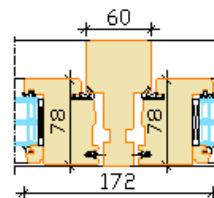

Operable+Operable