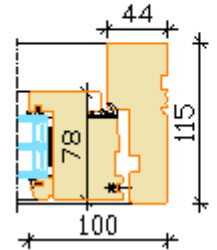

Operable window