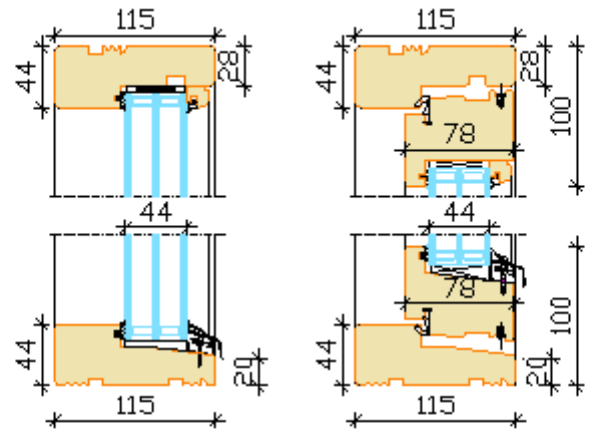

## Aru 78 Modern EX Outwards opening wooden window

- Made to Measure Sizes
- Good thermal performance (Window Uw 0,78 W/m²K of window 1230x1480 mm; glass Ug-0,53)
- Frame 115x44 mm
- Sash profile thickness 78 mm
- Timber selection :
  - fingerjointed, knotted or selected laminated pine timber;
  - laminated oak timber
- Timber finishing with waterbased paint or stain. Paint according to RAL colour chart, stain according to manufacturer's samples.
- Twin gasket system for weatherproofing
- Traditional or Contemporary Ironmongery Features
- Triple glazing, thickness 44 mm
- Glazing with glazing beads outside, fastened with hidden nails, sealed with internal and external gasket
- Glazing bar options:
  1. penetrating bars
  2. glued on both sides of the glass+slats inside the glazing (Norwegian style)
  3. glued on both sides of the glass (Georgian style)
  4. removable on the outside
  5. dekorative bars inside the glazing
  6. bar frame on the hinges (outside)

### OPENING: Outside view

-  **FIXED**
-  **TOPGUIDED**  
Min max L= 370...1662 mm H= 370...1670 mm, max weight of sash 70 kg
-  **TOPSWING**  
Min max L= 503...1595 mm H= 594...1644 mm, max weight of sash 45 kg
-  **SIDEHUNG (left/right)**  
Min max L= 514...1158 mm H= 515...1870 mm, max weight of sash 40 kg
-  **SIDE-SLIDEHUNG (left/right)**  
Min max L= 364...952 mm H= 515...1870 mm, max weight of sash 40 kg
-  **SIDE-SWING (left/right)**  
Min max L= 366...896 mm H= 521...1876 mm, max weight of sash 40 kg