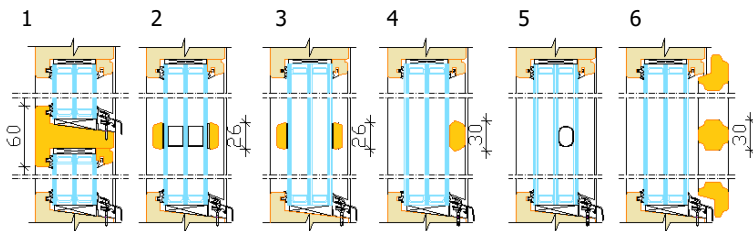

## Aru 78 Modern EX Outwards opening wooden window

- Made to Measure Sizes
- Good thermal performance (Window Uw 0,78 W/m²K of window 1230x1480 mm; glass Ug-0,53)
- Frame 115x44 mm
- Sash profile thickness 78 mm
- Timber selection :
  - fingerjointed, knotted or selected laminated pine timber;
  - laminated oak timber
- Timber finishing with waterbased paint or stain. Paint according to RAL colour chart, stain according to manufacturer's samples.
- Twin gasket system for weatherproofing
- Traditional or Contemporary Ironmongery Features
- Triple glazing, thickness 44 mm
- Glazing with glazing beads outside, fastened with hidden nails, sealed with internal and external gasket
- Glazing bar options:
  1. penetrating bars
  2. glued on both sides of the glass+slats inside the glazing (Norwegian style)
  3. glued on both sides of the glass (Georgian style)
  4. removable on the outside
  5. dekorative bars inside the glazing
  6. bar frame on the hinges (outside)

### OPENING: Outside view

-  **FIXED**
-  **TOPGUIDED**  
Min max L= 370...1662 mm H= 370...1670 mm, max weight of sash 70 kg
-  **TOPSWING**  
Min max L= 503...1595 mm H= 594...1644 mm, max weight of sash 45 kg
-  **SIDEHUNG (left/right)**  
Min max L= 514...1158 mm H= 515...1870 mm, max weight of sash 40 kg
-  **SIDE-SLIDEHUNG (left/right)**  
Min max L= 364...952 mm H= 515...1870 mm, max weight of sash 40 kg
-  **SIDE-SWING (left/right)**  
Min max L= 366...896 mm H= 521...1876 mm, max weight of sash 40 kg