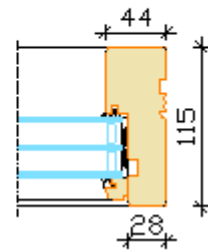

## Aru 78 Modern EX Outwards opening wooden window

- Made to Measure Sizes
- Good thermal performance (Window Uw 0,78 W/m²K of window 1230x1480 mm; glass Ug-0,53)
- Frame 115x44 mm
- Sash profile thickness 78 mm
- Timber selection :
  - fingerjointed, knotted or selected laminated pine timber;
  - laminated oak timber
- Timber finishing with waterbased paint or stain. Paint according to RAL colour chart, stain according to manufacturer's samples.
- Twin gasket system for weatherproofing
- Traditional or Contemporary Ironmongery Features
- Triple glazing, thickness 44 mm
- Glazing with glazing beads outside, fastened with hidden nails, sealed with internal and external gasket
- Glazing bar options:
  1. penetrating bars
  2. glued on both sides of the glass+slats inside the glazing (Norwegian style)
  3. glued on both sides of the glass (Georgian style)
  4. removable on the outside
  5. dekorative bars inside the glazing
  6. bar frame on the hinges (outside)

### OPENING: Outside view

-  **FIXED**
-  **TOPGUIDED**  
Min max L= 370...1662 mm H= 370...1670 mm, max weight of sash 70 kg
-  **TOPSWING**  
Min max L= 503...1595 mm H= 594...1644 mm, max weight of sash 45 kg
-  **SIDEHUNG (left/right)**  
Min max L= 514...1158 mm H= 515...1870 mm, max weight of sash 40 kg
-  **SIDE-SLIDEHUNG (left/right)**  
Min max L= 364...952 mm H= 515...1870 mm, max weight of sash 40 kg
-  **SIDE-SWING (left/right)**  
Min max L= 366...896 mm H= 521...1876 mm, max weight of sash 40 kg