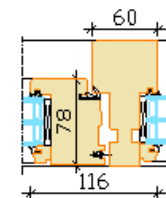

Operable+Fixed