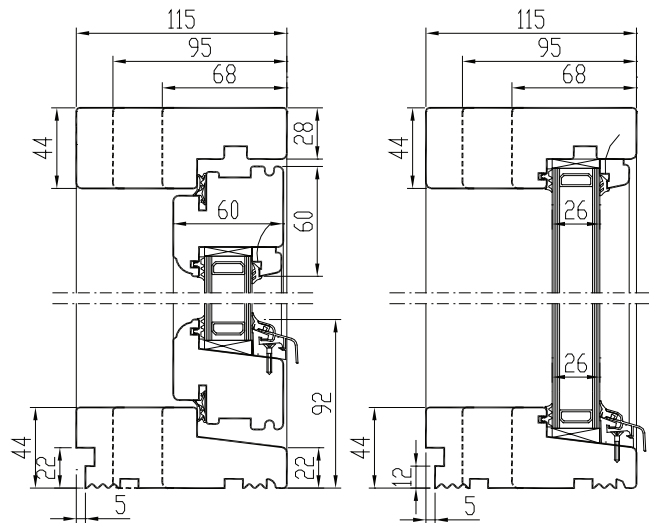

Aru 60 CLASSIC EX

OUTWARD OPENING WOODEN WINDOW

CROSS SECTIONS

Frame: 115x44 mm / 95x44 mm / 68x44 mm

Sash: 60 x 60 mm

HARDWARE

Hinges & Locking Mechanism

Handles: FIX83, Hoppe, Titon

GLASS

double or triple glazing, 26 mm ($U_g \geq 1,1 \text{ W/m}^2\text{K}$)

Glazing with glazing bead, supplied with seals

Fastened with hidden nails.

Bottom glazing bead - aluminium