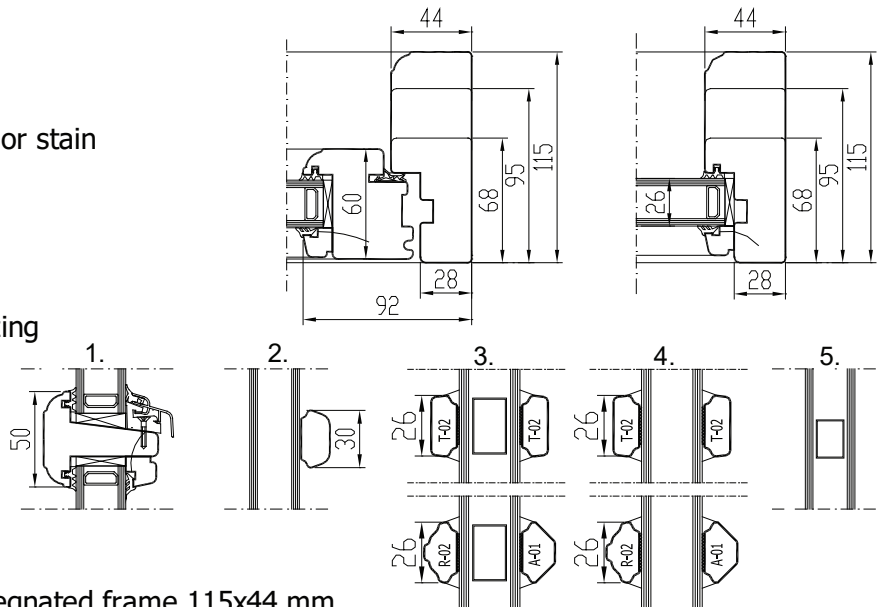

GLASS

double or triple glazing, 26 mm ($U_g \geq 1,1 \text{ W/m}^2\text{K}$)

Glazing with glazing bead, supplied with seals

Fastened with hidden nails.

Bottom glazing bead - aluminium

SEALS around the sash

OPENING:

Outside view

FIXED

Vacuum impregnated frame 115x44 mm,
double glazing. Bottom glazing bead - aluminium
min dimensions 330x330 mm

TOPGUIDED

dimensions L=370...1662; H=331...1462mm; max weight of sash 60 kg

TOPSWING

The outer side of the window can be turned inside for easy cleaning.

dimensions L=380...1680; H=594...1494mm; max weight of sash 45 kg

SIDEHUNG (LEFT / RIGHT)

dimensions L=359...1158; H=515...1870mm; max weight of sash 40 kg

SIDE-SLIDEHUNG (LEFT / RIGHT)

dimensions L=364...952; H=515...1870mm; max weight of sash 40 kg

SIDE-SWING (LEFT / RIGHT)

The outer side of the window can be turned inside for easy cleaning.

dimensions L=364...894; H=521...1876mm; max weight of sash 40 kg